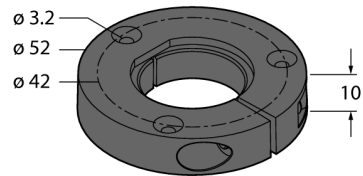

**Positioning element
for inductive encoders Ri-QR24
PE1-QR24**

- Base unit for positioning element

Type designation	PE1-QR24
Ident-No.	1590937
Housing material	Plastic
Packaging unit	1